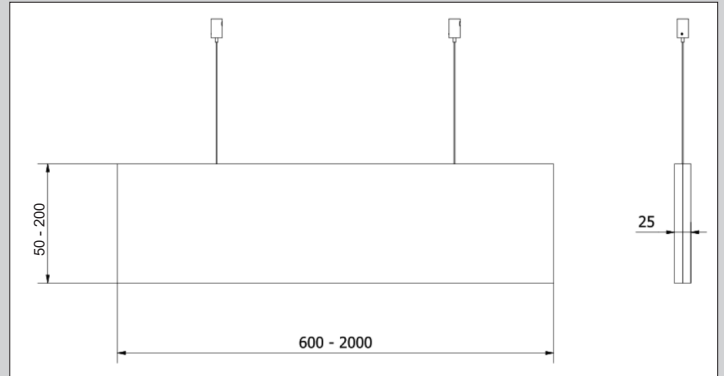

MDF Sheets

	Net Lumen	System	System	Color
Type	Output	Power	Efficacy	Temperature
	(lm)	(W)	(lm/W)	(K)
MDF Sheets	600 - 2000	6 - 20	100	2000 - 6000