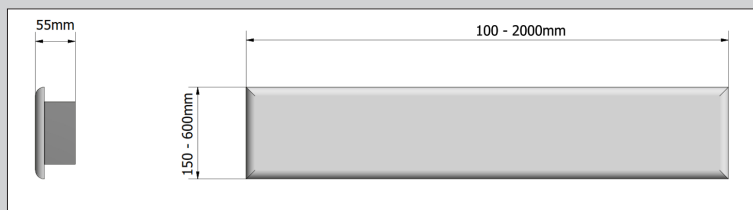

Univerzálisan használható dekoratív lámpatest.
 Burkoló elem lehet bármilyen dekoratív lemez
 (Corian, Fa, Dibond, Plexi, Fém, stb...), illetve olyan amivel
 az akusztikus tulajdonságait is lehet javítani.

CE IP40

| Type | Luminous flux of LED modules (lm) | Luminous flux of light fitting (lm) | System input (W) | System efficacy (lm/W) |
|---------------------------------|---|---|------------------------|------------------------------|
| DIR - DIR/INDIR | | | | |
| A10 WALL line 18W/2670lm/3000K | 2670/2670 | 1740/1740 | 18 | 148 |
| A10 WALL line 27W/4000lm/3000K | 4000/4000 | 2600/2600 | 27 | 148 |
| A10 WALL line 35W/5340lm/3000K | 5340/5340 | 3470/3470 | 35 | 153 |
| A10 WALL line 44W/6670lm/3000K | 6670/6670 | 4340/4340 | 44 | 152 |
| A10 WALL line 53W/8010lm/3000K | 8010/8010 | 5210/5210 | 53 | 151 |
| A10 WALL line 62W/9340lm/3000K | 9340/9340 | 6070/6070 | 62 | 152 |
| A10 WALL line 70W/10670lm/3000K | 10670/10670 | 6940/6940 | 70 | 152 |
| | | | | |
| A10 WALL line 18W/2780lm/4000K | 2780/2780 | 1810/1810 | 18 | 154 |
| A10 WALL line 27W/4170lm/4000K | 4170/4170 | 2710/2710 | 27 | 153 |
| A10 WALL line 35W/5550lm/4000K | 5500/5500 | 3580/3580 | 35 | 159 |
| A10 WALL line 44W/6950lm/4000K | 6950/6950 | 4520/4520 | 44 | 158 |
| A10 WALL line 53W/8330lm/4000K | 8330/8330 | 5410/5410 | 53 | 157 |
| A10 WALL line 62W/9720lm/4000K | 9720/9720 | 6320/6320 | 62 | 157 |
| A10 WALL line 70W/11100lm/4000K | 11100/11100 | 7220/7220 | 70 | 159 |