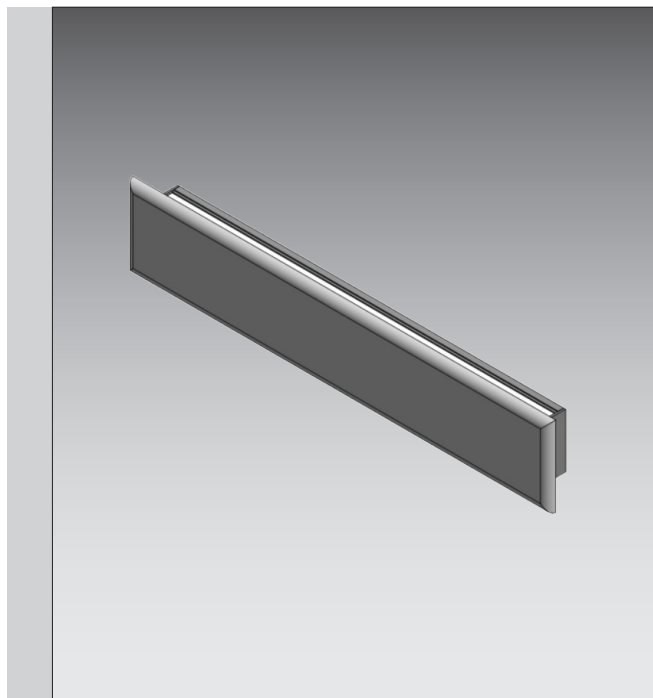

Univerzálisan használható dekoratív lámpatest.
 Burkoló elem lehet bármilyen dekoratív lemez
 (Corian, Fa, Dibond, Plexi, Fém, stb...), illetve olyan amivel
 az akusztikus tulajdonságait is lehet javítani.

Universally usable decorative light fitting.
 The cover piece can be any decorative sheet
 (Corian, Wood, Dibond, Plexi, Metal, etc...), and others that can
 improve the acoustic characteristics.

A10 WALL line

CE IP40

| Type | Luminous flux of LED modules (lm) | Luminous flux of light fitting (lm) | System input (W) | System efficacy (lm/W) |
|---------------------------------|---|---|------------------------|------------------------------|
| DIR - DIR/INDIR | | | | |
| A10 WALL line 18W/2670lm/3000K | 2670/2670 | 1740/1740 | 18 | 148 |
| A10 WALL line 27W/4000lm/3000K | 4000/4000 | 2600/2600 | 27 | 148 |
| A10 WALL line 35W/5340lm/3000K | 5340/5340 | 3470/3470 | 35 | 153 |
| A10 WALL line 44W/6670lm/3000K | 6670/6670 | 4340/4340 | 44 | 152 |
| A10 WALL line 53W/8010lm/3000K | 8010/8010 | 5210/5210 | 53 | 151 |
| A10 WALL line 62W/9340lm/3000K | 9340/9340 | 6070/6070 | 62 | 152 |
| A10 WALL line 70W/10670lm/3000K | 10670/10670 | 6940/6940 | 70 | 152 |
| | | | | |
| A10 WALL line 18W/2780lm/4000K | 2780/2780 | 1810/1810 | 18 | 154 |
| A10 WALL line 27W/4170lm/4000K | 4170/4170 | 2710/2710 | 27 | 153 |
| A10 WALL line 35W/5550lm/4000K | 5500/5500 | 3580/3580 | 35 | 159 |
| A10 WALL line 44W/6950lm/4000K | 6950/6950 | 4520/4520 | 44 | 158 |
| A10 WALL line 53W/8330lm/4000K | 8330/8330 | 5410/5410 | 53 | 157 |
| A10 WALL line 62W/9720lm/4000K | 9720/9720 | 6320/6320 | 62 | 157 |
| A10 WALL line 70W/11100lm/4000K | 11100/11100 | 7220/7220 | 70 | 159 |