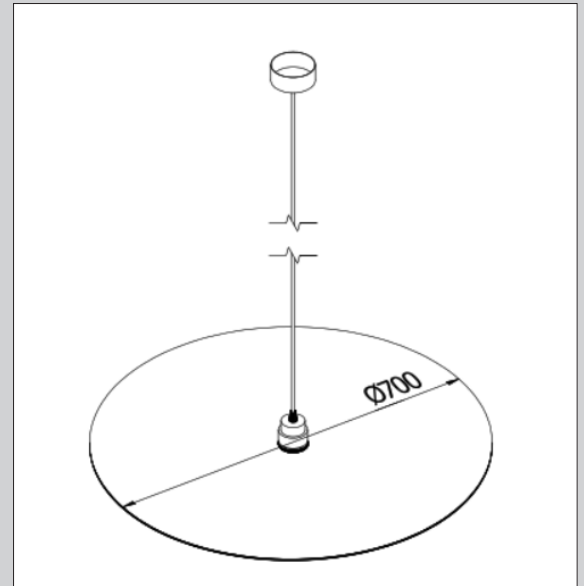

# CYMBAL

	MAX System	Colour	Socket	IP	Diameter
Type	Power (W)	Temperature (K)		Rating	
CYMBAL	60	2000 - 6000	E27	20	700